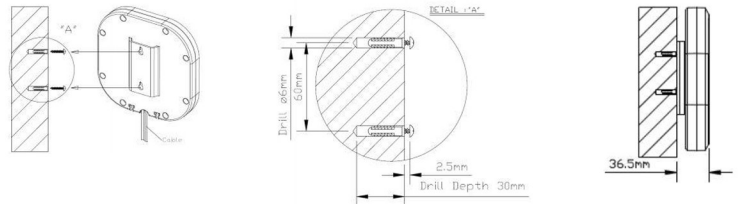

Option 2: Using the built-in bracket, attach the antenna to a flat wall, as show below.