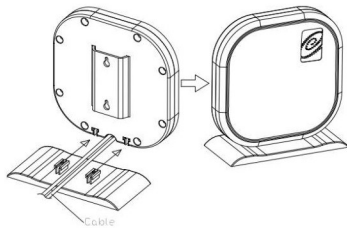

Cradlepoint Indoor Outdoor 4G Panel Patch Antenna 170669-000

Package Contents:

- 1 - Indoor/Outdoor Panel Antenna
- 1- Stand with Magnetic Base
- 2x - 6x24L Wall Mount Stud
- 2x - 4x25L Screw

6*24L
Wall Mount
Stud *2

4*25L
Screw*2

Stand *1

Antenna *1

BAND	Frequency (MHz)	GAIN (dBi)
LTE	698 - 803	4.56
GSM 850	824 - 894	3.22
GSM 900	880 - 960	2.87
DCS	1710 - 1880	4.28
PCS	1850 - 1990	4.28
UMTS1	1920 - 2170	3.80
LTE 2600	2490 - 2700	2.01

This antenna includes two pre-attached 3.3ft cables with SMA Male connectors to connect to the main and aux cell antenna ports of a Cradlepoint router. JEFA Tech offers extension cables, if needed.

Order at <https://www.jefatech.com/cradlepoint> or call 888-467-2258

Cradlepoint Antenna Extension Cable - SMA Male to SMA Female - Low Loss 240 FLEX

Mounting:

Option 1: Using the included magnetic stand, attach antenna to a desktop, table or top of server rack.

Option 2: Using the built-in bracket, attach the antenna to a flat wall, as show below.

Optional Extension Cable Installation:

Attach the existing antenna cables to the JEFA Tech Extension cables as shown. Extension cables are available from JEFA Tech.

Cabling, mounts, lightning protectors, and related accesories are available from JEFA Tech
<https://www.jefatech.com/cradlepoint> or call 888-467-2258